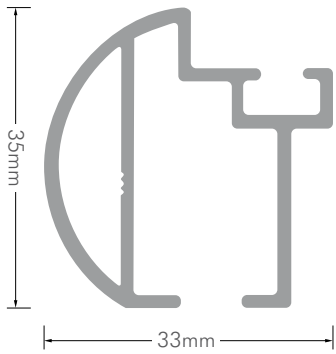

# DESIGNER 38 S-FOLD HAND TRAVERSE

## DESIGNER 38

Designer 38 Profile

Roller Carriers

Snap tape available in transparent and white.