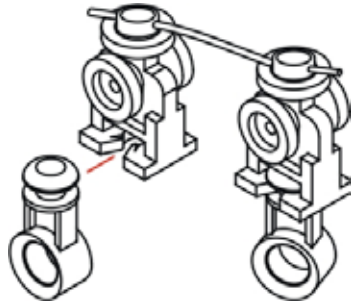

# DESIGNER 38 S-FOLD HAND TRAVERSE

## DESIGNER 38

Designer 38 Profile

Roller Carriers

Snap tape available in transparent and white.